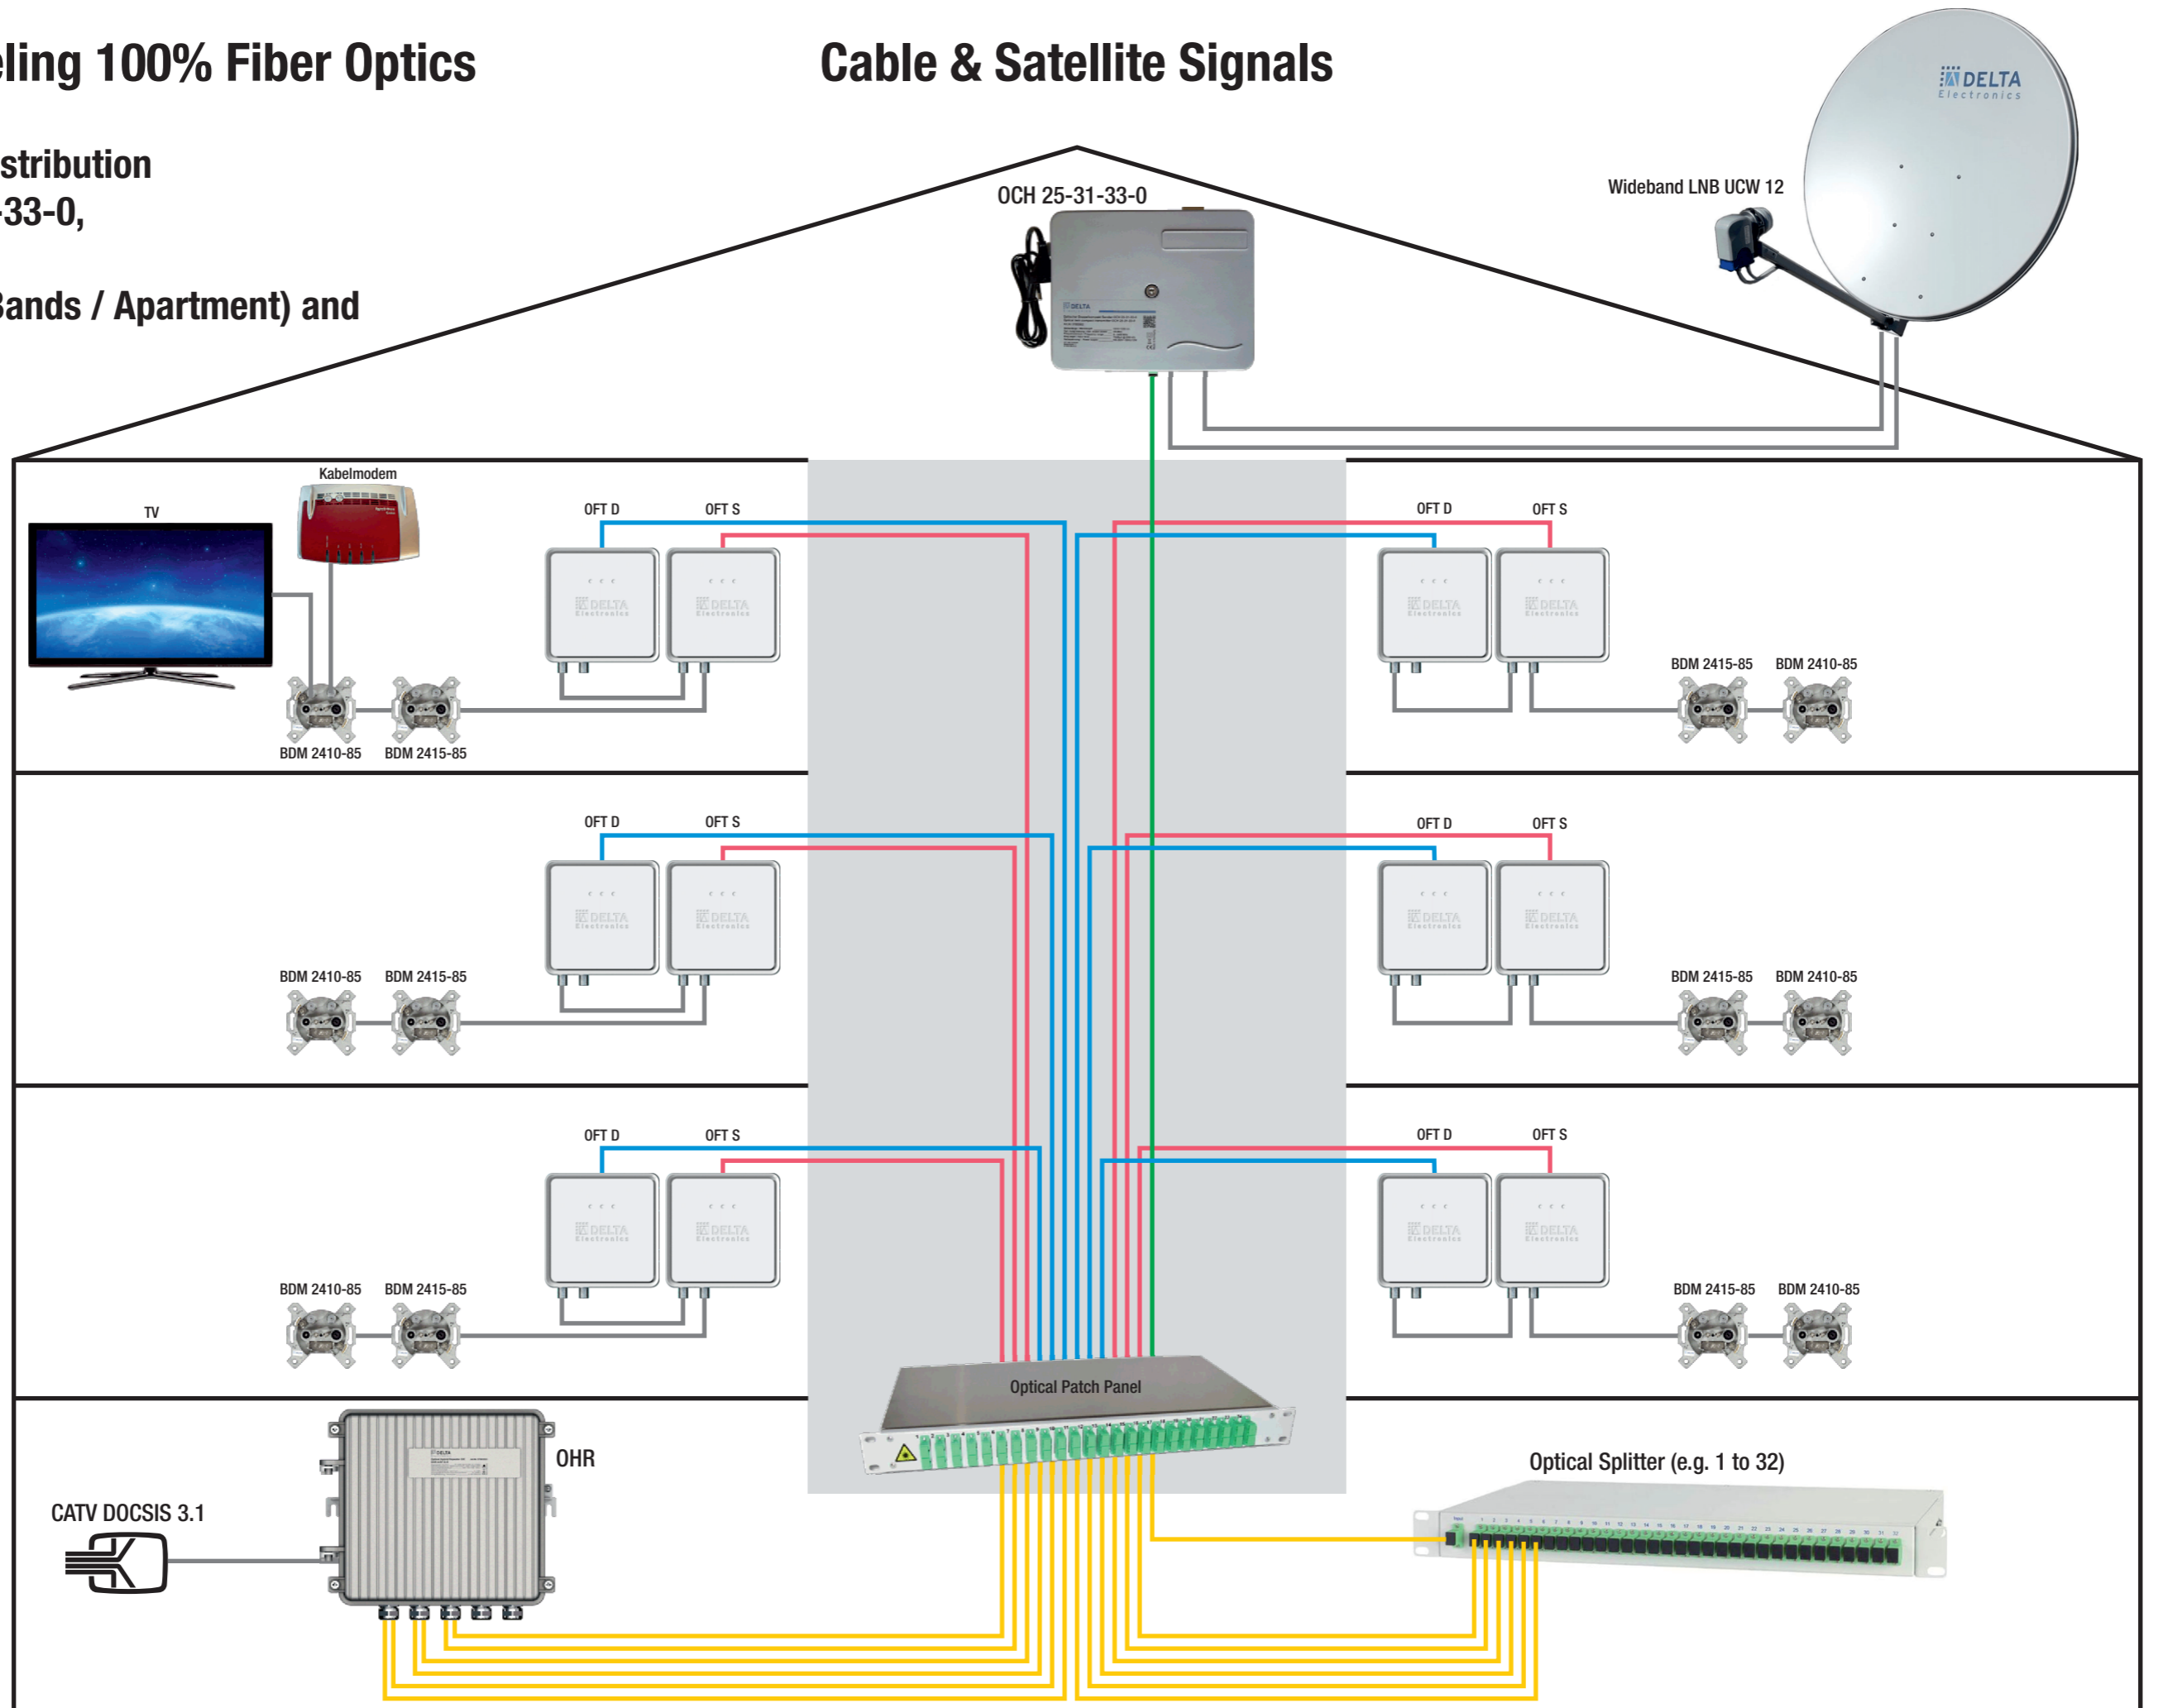

# Inhouse Cabeling 100% Fiber Optics

1 Sat Position

Unicable signal distribution

- with OCH 25-31-33-0,
- OHR,
- OFT S (10 User Bands / Apartment) and
- OFT D

# Cable & Satellite Signals

**Inhouse Installation**

- FO drop cable OCH signal path
- FO drop cable CATV signal path
- FO drop cable SAT signal path
- FO patch cord
- Coaxial cabel